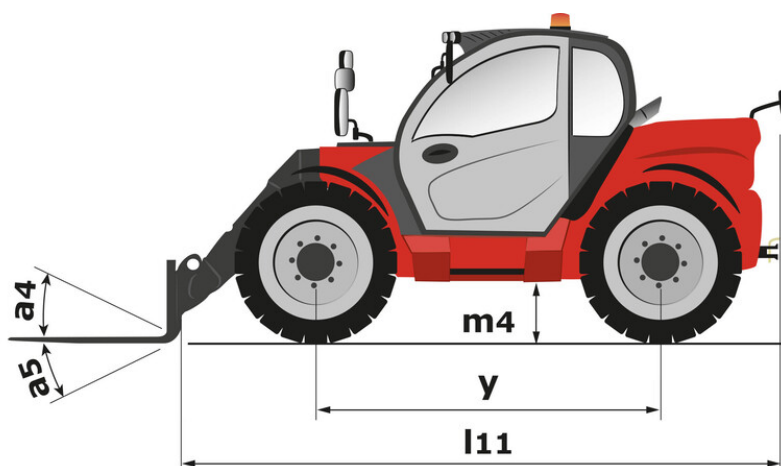

Optional tires tab

	Overall height	Overall width
ALLIANCE - A580 - 460/70 R24 159A8	2.53 m	2.38 m
ALLIANCE - A585 - 460/70 R24 159A8	2.53 m	2.39 m
MICHELIN - BIBLOAD - 460/70 R24 159A8	2.52 m	2.39 m
MICHELIN - BIBLOAD - 500/70 R24 164A8	2.56 m	2.42 m
MICHELIN - XMCL - 460/70 R24 159A8	2.53 m	2.39 m
MICHELIN - XMCL - 500/70 R24 164A8	2.55 m	2.43 m
TRELLEBORG - TH400 - 460/70 R24 159A8	2.52 m	2.39 m
TRELLEBORG - TH400 - 500/70 R24 164A8	2.55 m	5.42 m
TRELLEBORG - TH500 - 460/70 R24 159A8	2.53 m	2.41 m
VREDESTEIN - ENDURION - 460/70 R24 159A8	2.54 m	2.40 m
VREDESTEIN - ENDURION - 500/70 R24 164A8	2.56 m	2.44 m

MLT 1041-145 PS+L - Dimensional drawing