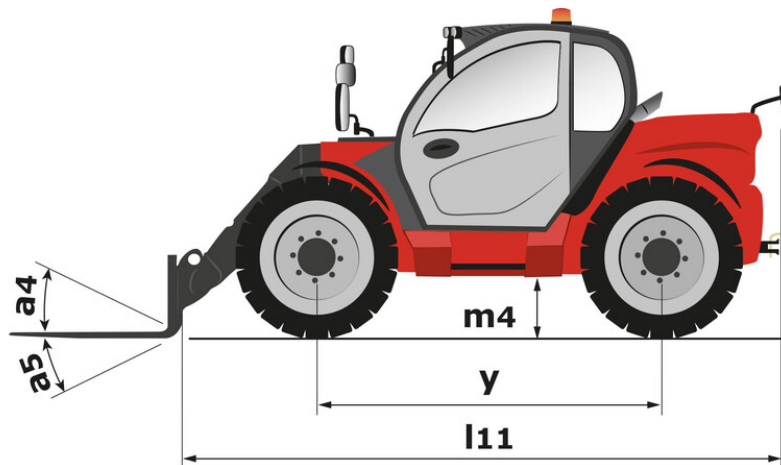

Optional tires tab

	Overall height	Overall width
ALLIANCE - A580 - 460/70 R24 159A8	2.53 m	2.38 m
ALLIANCE - A585 - 460/70 R24 159A8	2.53 m	2.39 m
MICHELIN - BIBLOAD - 460/70 R24 159A8	2.52 m	2.39 m
MICHELIN - BIBLOAD - 500/70 R24 164A8	2.56 m	2.42 m
MICHELIN - XMCL - 460/70 R24 159A8	2.53 m	2.39 m
MICHELIN - XMCL - 500/70 R24 164A8	2.55 m	2.43 m
TRELLEBORG - TH400 - 460/70 R24 159A8	2.52 m	2.39 m
TRELLEBORG - TH400 - 500/70 R24 164A8	2.55 m	5.42 m
TRELLEBORG - TH500 - 460/70 R24 159A8	2.53 m	2.41 m
VREDESTEIN - ENDURION - 460/70 R24 159A8	2.54 m	2.40 m
VREDESTEIN - ENDURION - 500/70 R24 164A8	2.56 m	2.44 m

MLT 1041-145 PS+L - Dimensional drawing