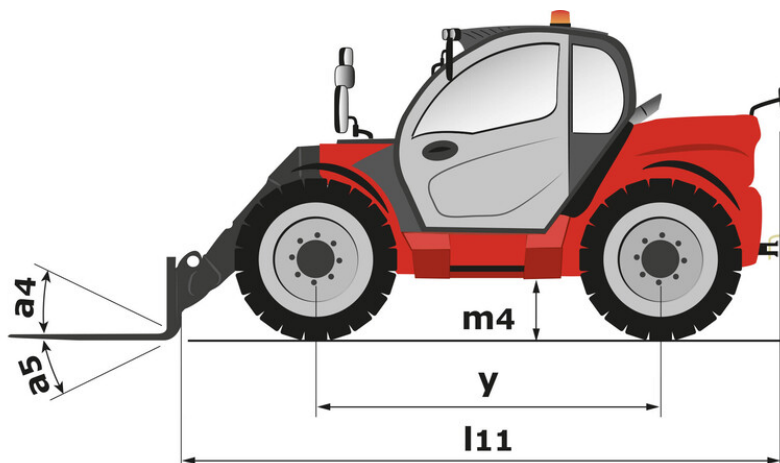

Optional tires tab

	Overall height	Overall width
ALLIANCE - A580 - 460/70 R24 159A8	2.53 m	2.38 m
ALLIANCE - A585 - 460/70 R24 159A8	2.53 m	2.39 m
MICHELIN - BIBLOAD - 460/70 R24 159A8	2.52 m	2.39 m
MICHELIN - BIBLOAD - 500/70 R24 164A8	2.56 m	2.42 m
MICHELIN - XMCL - 460/70 R24 159A8	2.53 m	2.39 m
MICHELIN - XMCL - 500/70 R24 164A8	2.55 m	2.43 m
TRELLEBORG - TH400 - 460/70 R24 159A8	2.52 m	2.39 m
TRELLEBORG - TH400 - 500/70 R24 164A8	2.55 m	5.42 m
TRELLEBORG - TH500 - 460/70 R24 159A8	2.53 m	2.41 m
VREDESTEIN - ENDURION - 460/70 R24 159A8	2.54 m	2.40 m
VREDESTEIN - ENDURION - 500/70 R24 164A8	2.56 m	2.44 m

MLT 1041-145 PS+L - Tekening met afmetingen