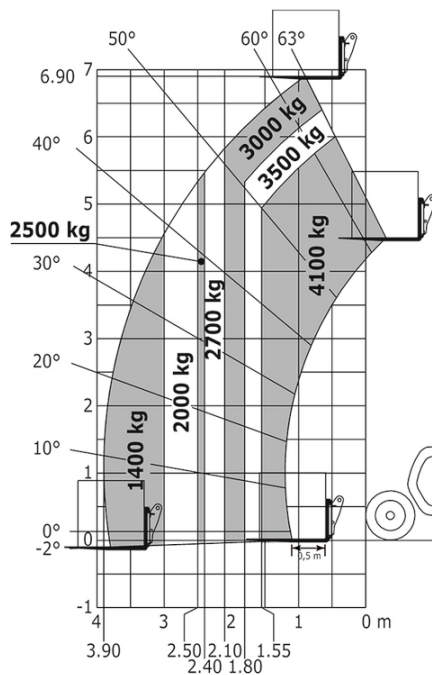

MLT 741-140 V+ - Traglasttabellen

Machine on tires with forks Metric