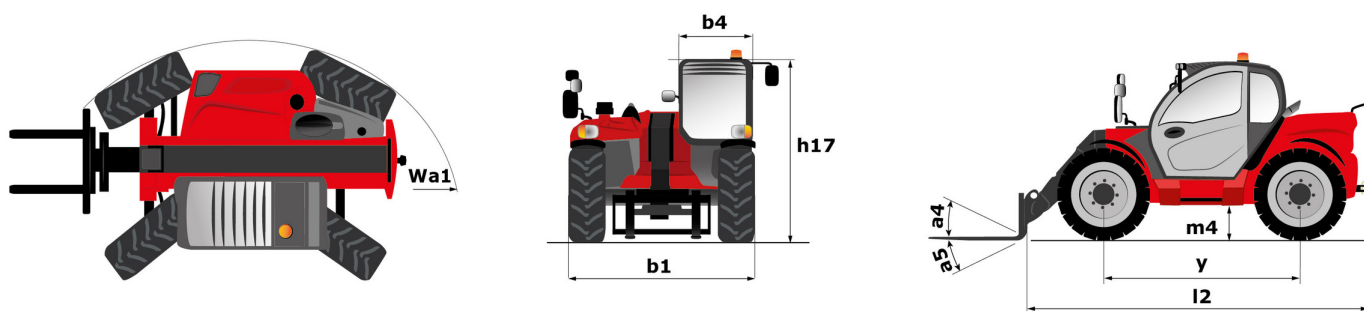

Optional tires tab

	Overall height	Overall width
TRELLEBORG - TH400 - 460/70 R24 159A8	7 ft 9 in	7 ft 10 in
TRELLEBORG - TH400 - 500/70 R24 164A8	7 ft 10 in	7 ft 11 in
MICHELIN - XMCL - 500/70 R24 164A8	7 ft 10 in	8 ft
MICHELIN - BIBLOAD - 460/70 R24 159A8	7 ft 9 in	7 ft 10 in
MICHELIN - BIBLOAD - 500/70 R24 164A8	7 ft 10 in	8 ft
MICHELIN - XHA - 15.5 R25 158A2	7 ft 9 in	7 ft 10 in
NOKIAN - TRI STEEL - 460/65 R24 156A8	7 ft 9 in	7 ft 10 in
MICHELIN - XMCL - 460/70 R24 159A8	7 ft 9 in	7 ft 10 in
VREDESTEIN - ENDURION - 460/70 R24 159A8	7 ft 10 in	7 ft 11 in
VREDESTEIN - ENDURION - 500/70 R24 164A8	7 ft 11 in	8 ft
ALLIANCE - A585 - 460/70 R24 159A8	7 ft 9 in	7 ft 10 in
TRELLEBORG - TH500 - 460/70 R24 159A8	7 ft 9 in	7 ft 10 in

MLT 741-140 V+ (S1) - Dimensional drawing