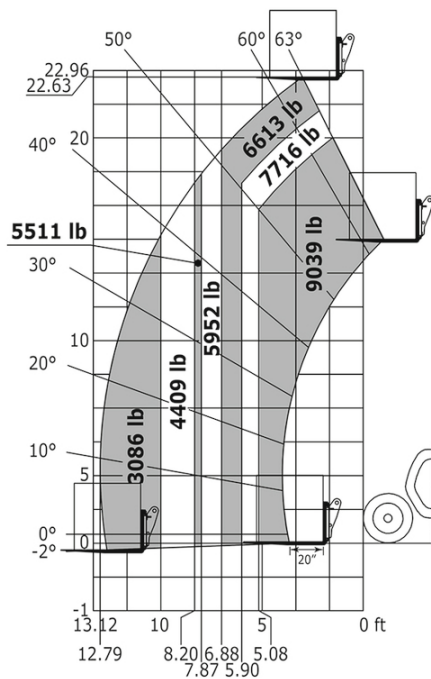

Optional tires tab

	Overall height	Overall width
TRELLEBORG - TH400 - 460/70 R24 159A8	7 ft 9 in	7 ft 10 in
TRELLEBORG - TH400 - 500/70 R24 164A8	7 ft 10 in	7 ft 11 in
MICHELIN - XMCL - 500/70 R24 164A8	7 ft 10 in	8 ft
MICHELIN - BIBLOAD - 460/70 R24 159A8	7 ft 9 in	7 ft 10 in
MICHELIN - BIBLOAD - 500/70 R24 164A8	7 ft 10 in	8 ft
MICHELIN - XHA - 15.5 R25 158A2	7 ft 9 in	7 ft 10 in
NOKIAN - TRI STEEL - 460/65 R24 156A8	7 ft 9 in	7 ft 10 in
MICHELIN - XMCL - 460/70 R24 159A8	7 ft 9 in	7 ft 10 in
VREDESTEIN - ENDURION - 460/70 R24 159A8	7 ft 10 in	7 ft 11 in
VREDESTEIN - ENDURION - 500/70 R24 164A8	7 ft 11 in	8 ft
ALLIANCE - A585 - 460/70 R24 159A8	7 ft 9 in	7 ft 10 in
TRELLEBORG - TH500 - 460/70 R24 159A8	7 ft 9 in	7 ft 10 in

MLT 741-140 V+ (S1) - Dimensional drawing

MLT 741-140 V+ (S1) - Load chart

Machine on tires with forks Imperial

Head Office

B.P. 249 - 430 rue de l'Aubinière
44150 Ancenis Cedex - France

Tel: +33 (0)2 40 09 10 11 - Fax: +33 (0)2 40 09 10 97