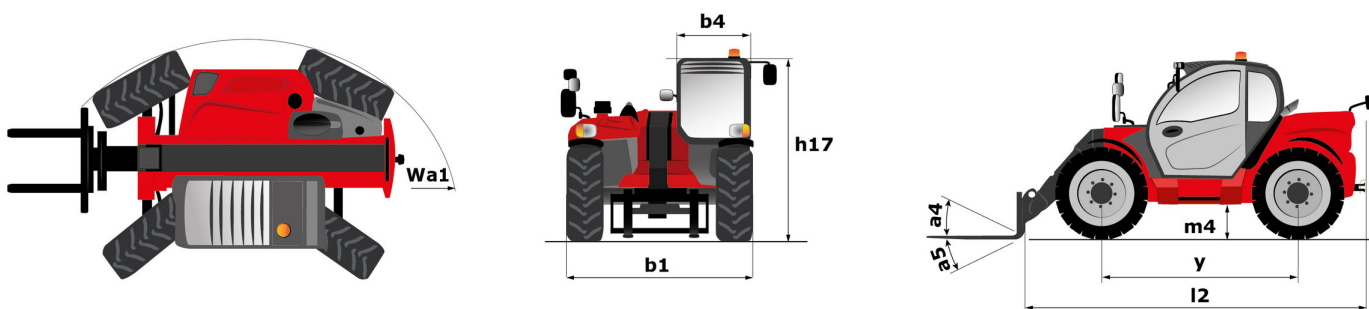

Optional tires tab

	Overall height	Overall width
ALLIANCE - A580 - 460/70 R24 159A8	2.53 m	2.38 m
ALLIANCE - A585 - 460/70 R24 159A8	2.53 m	2.39 m
MICHELIN - BIBLOAD - 460/70 R24 159A8	2.52 m	2.39 m
MICHELIN - BIBLOAD - 500/70 R24 164A8	2.54 m	2.42 m
MICHELIN - XMCL - 460/70 R24 159A8	2.53 m	2.39 m
MICHELIN - XMCL - 500/70 R24 164A8	2.55 m	2.43 m
TRELLEBORG - TH400 - 460/70 R24 159A8	2.52 m	2.39 m
TRELLEBORG - TH400 - 500/70 R24 164A8	2.55 m	2.42 m
TRELLEBORG - TH500 - 460/70 R24 159A8	2.53 m	2.41 m
VREDESTEIN - ENDURION - 460/70 R24 159A8	2.54 m	2.40 m
VREDESTEIN - ENDURION - 500/70 R24 164A8	2.56 m	2.44 m

MLT 841-145 PS+ - Dimensional drawing