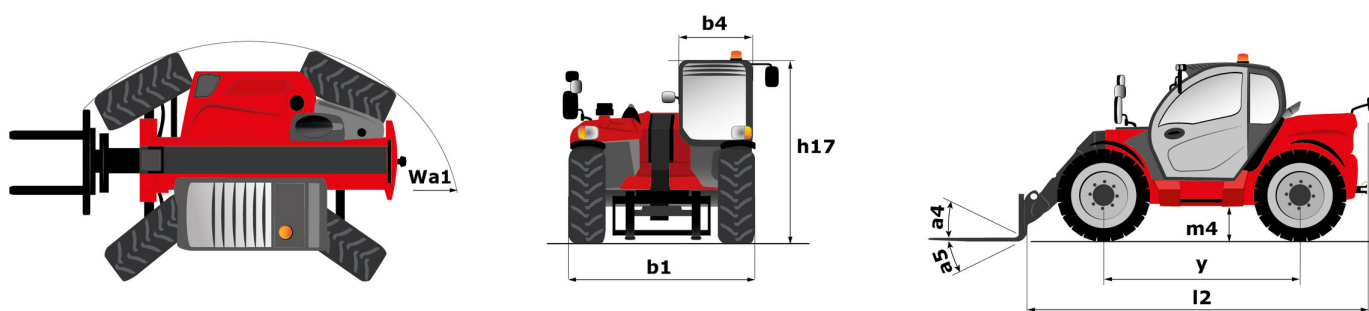

Optional tires tab

	Overall height	Overall width
ALLIANCE - A580 - 460/70 R24 159A8	2.53 m	2.38 m
ALLIANCE - A585 - 460/70 R24 159A8	2.53 m	2.39 m
MICHELIN - BIBLOAD - 460/70 R24 159A8	2.52 m	2.39 m
MICHELIN - BIBLOAD - 500/70 R24 164A8	2.54 m	2.42 m
MICHELIN - XMCL - 460/70 R24 159A8	2.53 m	2.39 m
MICHELIN - XMCL - 500/70 R24 164A8	2.55 m	2.43 m
TRELLEBORG - TH400 - 460/70 R24 159A8	2.52 m	2.39 m
TRELLEBORG - TH400 - 500/70 R24 164A8	2.55 m	2.42 m
TRELLEBORG - TH500 - 460/70 R24 159A8	2.53 m	2.41 m
VREDESTEIN - ENDURION - 460/70 R24 159A8	2.54 m	2.40 m
VREDESTEIN - ENDURION - 500/70 R24 164A8	2.56 m	2.44 m

MLT 841-145 PS+ - Dimensional drawing